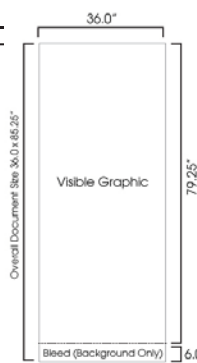

# Signs & Banners

Economical and rugged!  
Lifetime hardware guarantee.

Stand Only  
2x5 \$49  
3x6 \$59

<b>PROMASTER X-Type Stand &amp; Banner</b>	<b>2x5'</b>	<b>3x6'</b>
Photo Media (Single Use, Long Term, Indoor)	\$ 99	\$ 169
Polytough (Reusable, Indoor/Outdoor)	\$ 129	\$ 199
Laminated Photo Media (Longterm Indoor/Outdoor)	\$159	\$ 229
Allow 2 Business Days. Includes graphic, stand & carrying case.		

Easel Signs & Wall Clings	16x20"	20x30"	24x36"	30x40"	36x48"	36x72"	42x90"
Easel Signs: Photo Print on 3/16 Foam Core	\$30.05	\$47.80	\$64.95	\$101.61	159.95	n/a	n/a
<b>POSTiX</b> Wall Clings	\$24.95	\$39.95	\$48.00	\$66.66	\$96.00	\$144.00	\$210.00