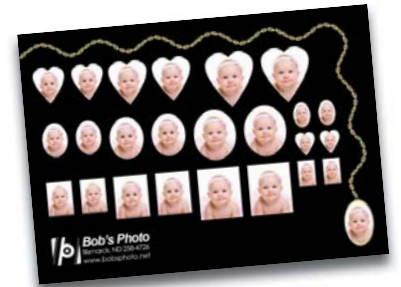

Standard white envelopes included with all 4x8, 5x5, 5x7 cards.

Stationery

Keepsakes

60pg Photo Note Pad	1+	3+
5x5" w/ full-page image	\$9.99	\$7.99
5x8" Steno Pad w/ back	\$11.99	\$9.59
4x10" Task Pad w/ magnet	\$11.99	\$9.59
8x10.5" Notepad w/ back	\$19.99	\$15.99

Button	1+	3+	8+	25+	50+
3.5" Button	\$3.99	\$3.19	\$2.04	\$1.63	\$1.30
From 4x6" print					

Sports Trading Cards	Set of 10
2.5x3.5" Cards	\$7.99
Photo & text on front & back.	

Labels	
Set of 30 1x3" Address Labels	\$5.99
Set of 10 2x2" Round or Square Labels	\$2.99

Locket Print	
5x7 print with assorted sizes to fit every locket	\$5.99

Year-at-a-Glance Calendar	1+	3+	8+	25+	50+
8x12" Photographic Paper	\$7.99	\$6.39	\$5.11	\$4.09	\$3.27
12x18" 100# Card Stock	\$11.99	\$9.59	\$7.67	\$6.13	\$4.90